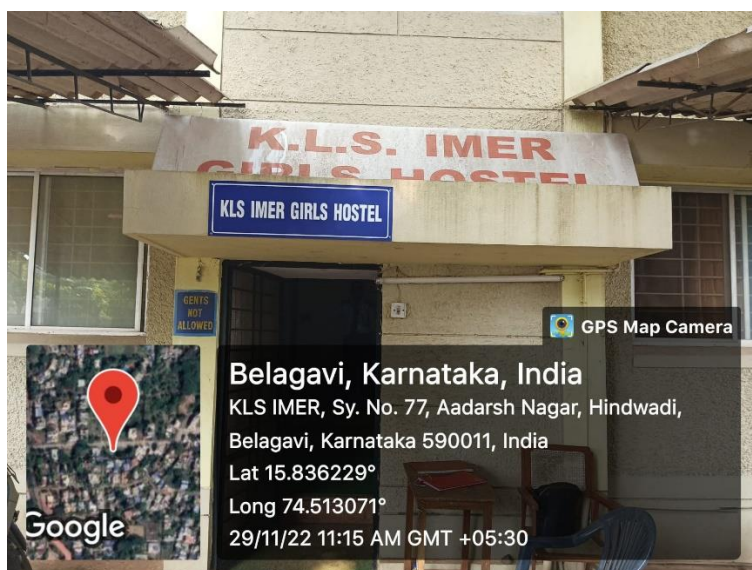

7.1.1

Measures initiated by the institution for the promotion of gender equity during the year

Counselling Room

Ladies Hostel

Ladies Hostel Security System

Ladies Hostel CCTV

Security Room

Ladies Room

Belagavi, Karnataka, India
KLS IMER, Sy. No. 77, Aadarsh Nagar,
Hindwadi, Belagavi, Karnataka 590011, India
Lat 15.836229°
Long 74.513071°
03/12/22 12:53 PM GMT +05:30

Boys Common Room

Belagavi, Karnataka, India
KLS IMER, Sy. No. 77, Aadarsh Nagar, Hindwadi,
Belagavi, Karnataka 590011, India
Lat 15.836229°
Long 74.513071°
28/11/22 05:14 PM GMT +05:30