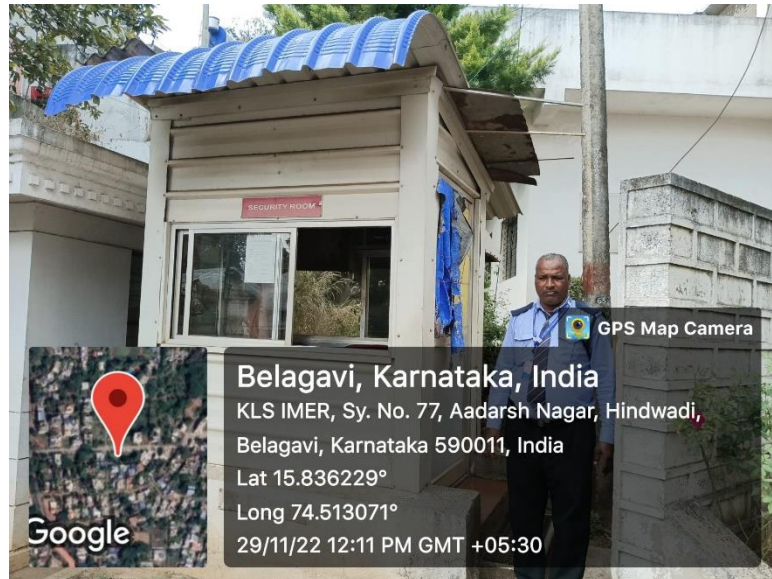

7.1.1

Measures initiated by the institution for the promotion of gender equity during the year

Counselling Room

Ladies Hostel

Ladies Hostel Security System

Ladies Hostel CCTV

Security Room

Ladies Room

Belagavi, Karnataka, India
KLS IMER, Sy. No. 77, Aadarsh Nagar,
Hindwadi, Belagavi, Karnataka 590011, India
Lat 15.836229°
Long 74.513071°
03/12/22 12:53 PM GMT +05:30

Boys Common Room

Belagavi, Karnataka, India
KLS IMER, Sy. No. 77, Aadarsh Nagar, Hindwadi,
Belagavi, Karnataka 590011, India
Lat 15.836229°
Long 74.513071°
28/11/22 05:14 PM GMT +05:30